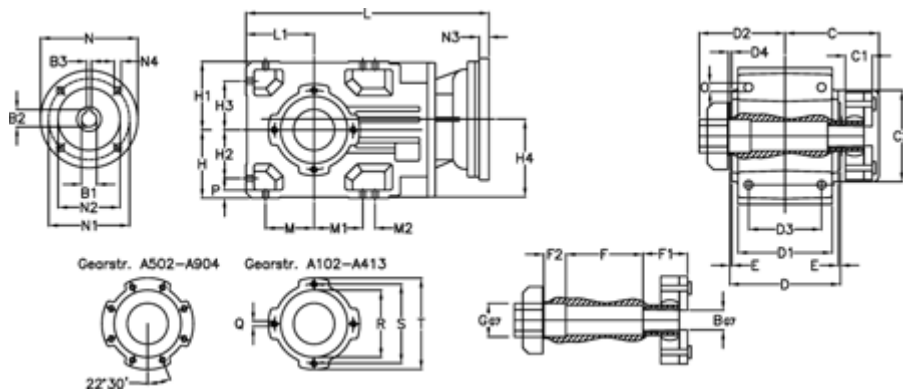

Article number: 29600200846120
 Description: Bevel helical gearbox
 A202QF25-8,4-P63B5

Measures

B = 25	D1 = 110	F2 = 36	L = 306.0	N3 = -
B1 = 11	D2 = 60	G = 32	L1 = 80	N4 = M8x19
B2 = 12.8	D3 = 90	GA = 14,5 NM	M = 60.0	O = 9.5
B3 = 4	d4 = 4.5	H = 80	M1 = 60.0	P = 9
C = 89.5	Description = A202QF-xx-P63 B5	H1 = 80	M2 = -	Q = M8x15
C1 = 23	E = 3.0	H2 = 60.0	N = 140	R = 95
C2 = 72.0	F = 77.5	H3 = 60.0	N1 = 115	S = 115
D = 136	F1 = 36.0	H4 = 93.0	N2 = 95	T = 140